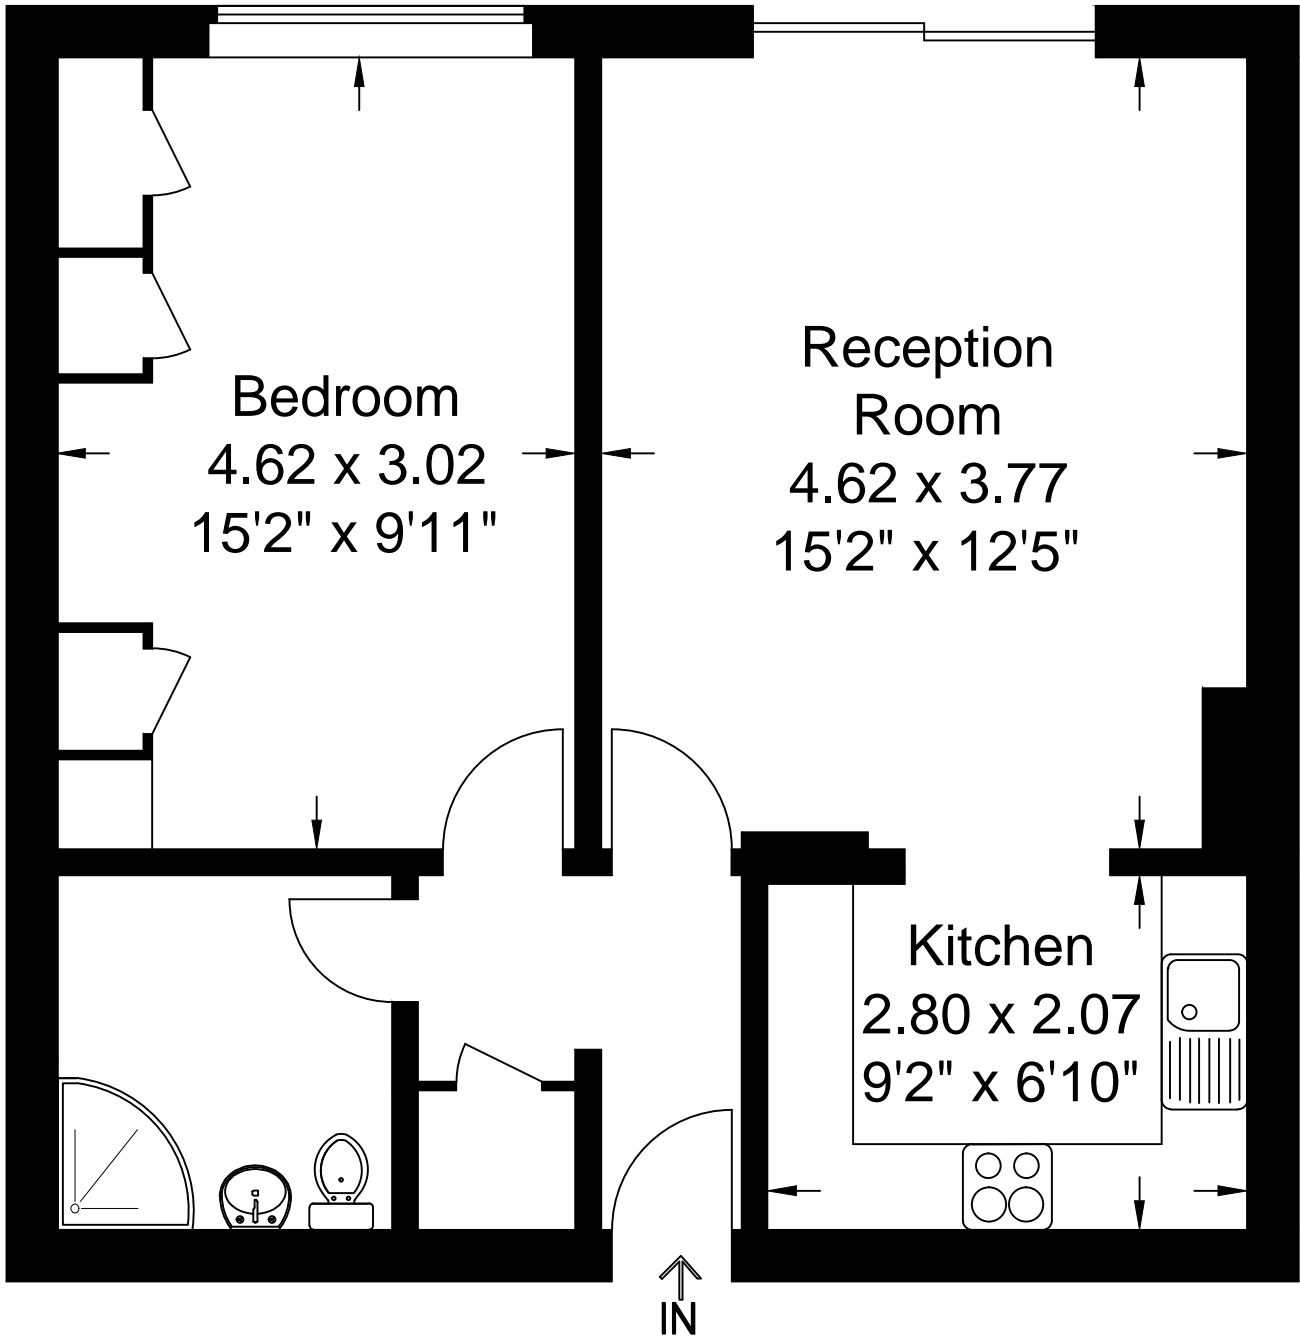

Princes Court

Approximate Gross Internal Area:
47.47 sq m / 510.96 sq ft

Ground Floor

Illustration for identification purposes only, measurements are approximate, not to Scale